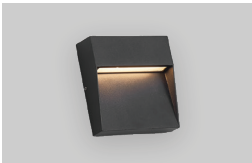

ZERON

NEW LIGHT NEW LIFE

Step Light

ZERN-SLS-3W

3.000K 4.000K 5.000K 6.000K

■ Specification

Daya (W)	Input Voltage	Frequency Amp	LED Efikasi	Total Lumen	CRI	Temperatur Warna	Proteksi	Material
3W	AC85-268V	50/60Hz	100Lm/W	300Lm	>80Ra	3000K/6000K	IP65	Die Casting Aluminium

Model : ZERN-SLS-3W

Dimension (mm)

Application

Application

- * Easy maintenance
- Modular LED for easy replacement
- Opening and closing possible of LED module part and power supply part
- Customizable beam angle
- Temperature max 50°