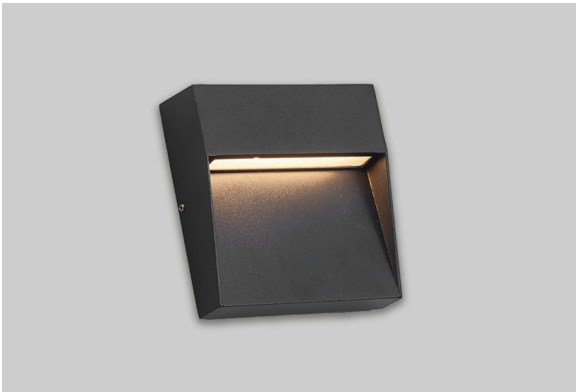

ZERON

NEW LIGHT NEW LIFE

Step Light

ZERN-SLS-3W

3.000K 4.000K 5.000K 6.000K

■ Specification

Daya (W)	Input Voltage	Frequency Amp	LED Efikasi	Total Lumen	CRI	Temperatur Warna	Proteksi	Material
3W	AC85-268V	50/60Hz	100Lm/W	300Lm	>80Ra	3000K/6000K	IP65	Die Casting Aluminium

Model : ZERN-SLS-3W

Dimension (mm)

Application

Application

- * Easy maintenance
- Modular LED for easy replacement
- Opening and closing possible of LED module part and power supply part
- Customizable beam angle
- Temperature max 50°